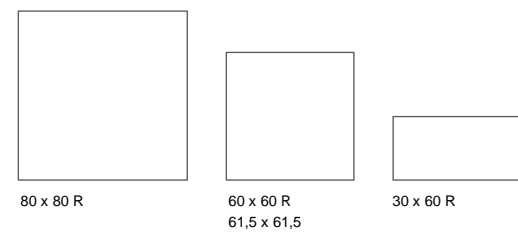

DOWNTOWN LAPATO Marron