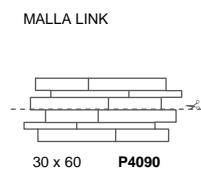

DOWNTOWN LAPATO Marron